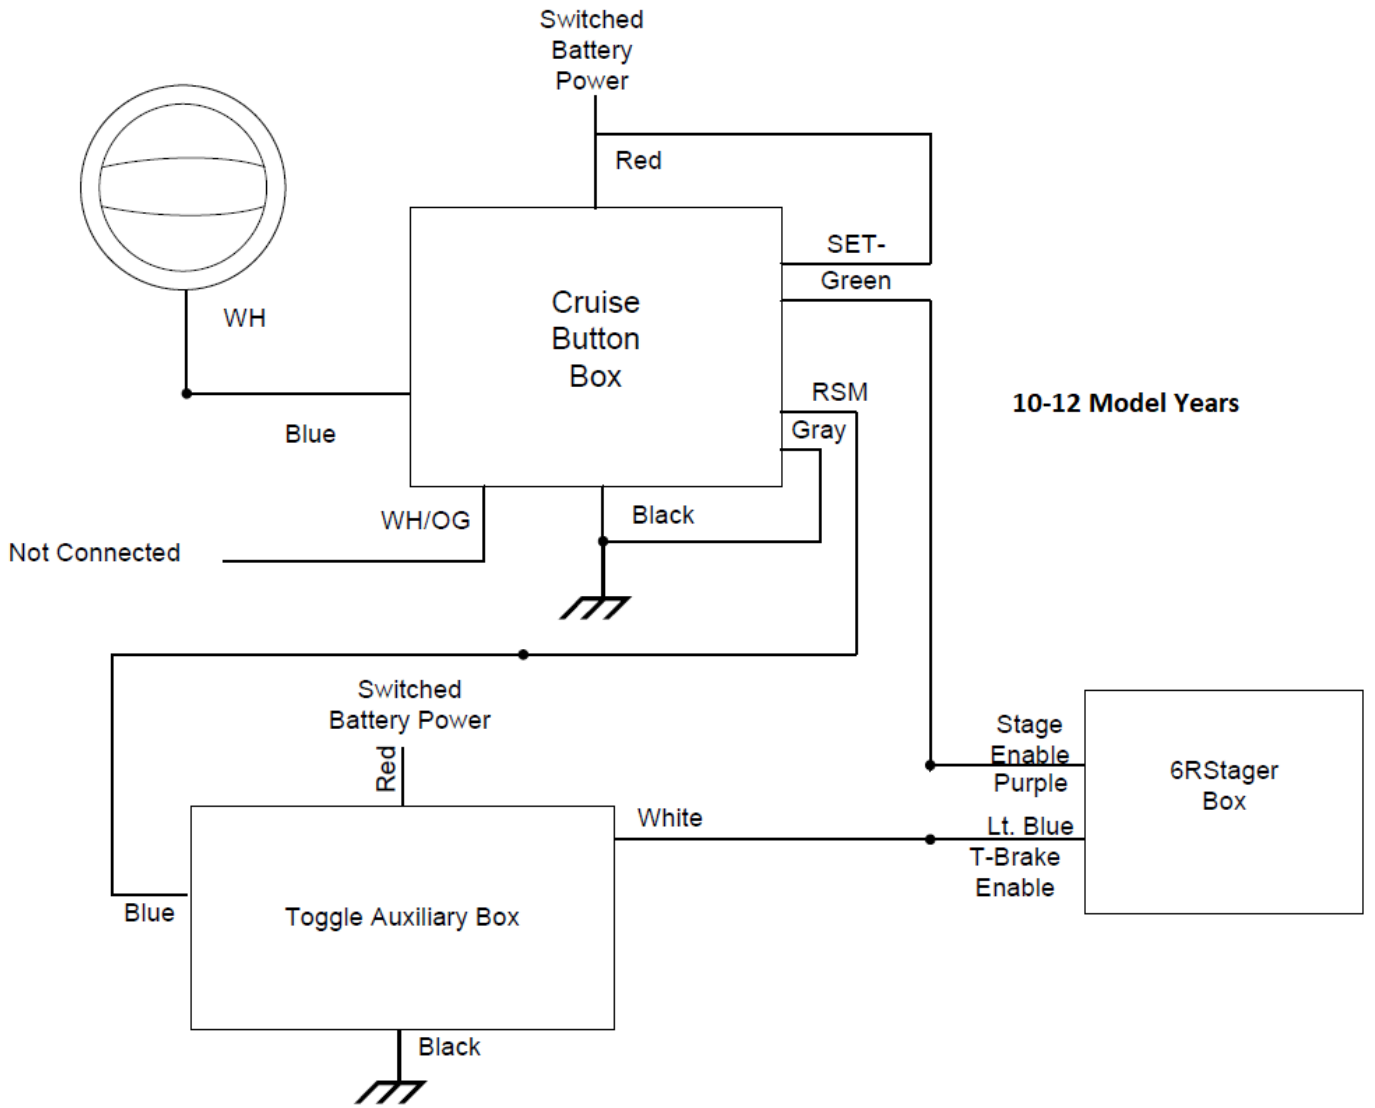

Cruise Button Only Wiring Diagrams for 10-12 and 13-14 model years.

# 10-12 MODEL YEARS

# 13-14 MODEL YEARS